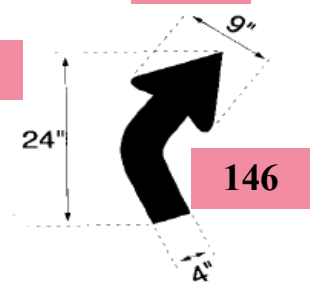

113-6' Straight
(2 pc) Arrow

114-6' Curved
(2 pc) Arrow

145-22" Straight
(1 pc) Arrow

146-24" Curved
(1 pc) Arrow

115A-5' Straight
(1 pc) Arrow

115B-5" Curved
(1 pc) Arrow

CALL FOR PRICING 800-486-0304