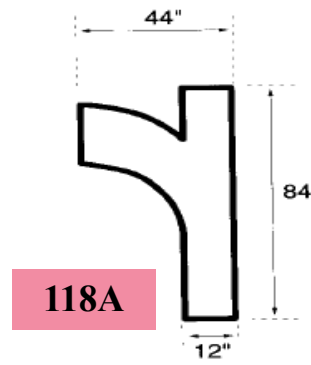

Franklin Paint Company

259 Cottage St Franklin, MA 02038

800-486-0304

ARROWS

FEDERAL SPEC. ARROWS

118-Federal
Curved
(2 pc) Arrow

118A Federal
Combo Tail
(1 pc)

119-Federal
Straight
(2 pc) Arrow

113-6' Straight
(2 pc) Arrow

114-6' Curved
(2 pc) Arrow

145-22" Straight
(1 pc) Arrow

146-24" Curved
(1 pc) Arrow

115A-5' Straight
(1 pc) Arrow

115B-5" Curved
(1 pc) Arrow

CALL FOR PRICING 800-486-0304