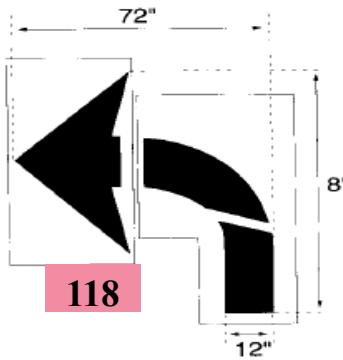

Franklin Paint Company

259 Cottage St Franklin, MA 02038

800-486-0304

ARROWS

FEDERAL SPEC. ARROWS

118-Federal
Curved
(2 pc) Arrow

118A Federal
Combo Tail
(1 pc)