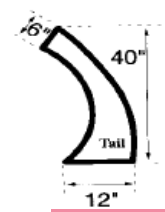

113-6' Straight
(2 pc) Arrow

114-6' Curved
(2 pc) Arrow

145-22" Straight
(1 pc) Arrow

146-24" Curved
(1 pc) Arrow

115A-5' Straight
(1 pc) Arrow

115B-5" Curved
(1 pc) Arrow

CALL FOR PRICING 800-486-0304