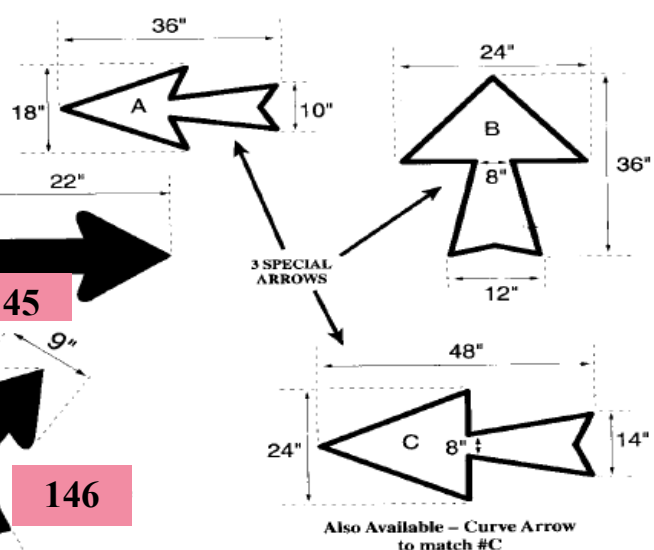

113-6' Straight
(2 pc) Arrow

114-6' Curved
(2 pc) Arrow

145-22" Straight
(1 pc) Arrow

146-24" Curved
(1 pc) Arrow

115A-5' Straight
(1 pc) Arrow

115B-5" Curved
(1 pc) Arrow

CALL FOR PRICING 800-486-0304