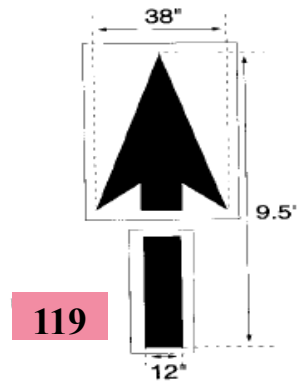

Franklin Paint Company

259 Cottage St Franklin, MA 02038

800-486-0304

ARROWS

FEDERAL SPEC. ARROWS

118-Federal
Curved
(2 pc) Arrow

118A Federal
Combo Tail
(1 pc)

119-Federal
Straight
(2 pc) Arrow

113-6' Straight
(2 pc) Arrow

114-6' Curved
(2 pc) Arrow

145-22" Straight
(1 pc) Arrow

146-24" Curved
(1 pc) Arrow

115A-5' Straight
(1 pc) Arrow

115B-5" Curved
(1 pc) Arrow

CALL FOR PRICING 800-486-0304