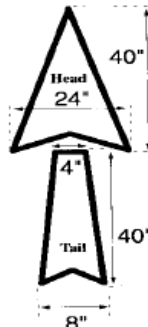

Franklin Paint Company

259 Cottage St Franklin, MA 02038

800-486-0304

ARROWS

FEDERAL SPEC. ARROWS

118-Federal
Curved
(2 pc) Arrow

118A Federal
Combo Tail
(1 pc)

119-Federal
Straight
(2 pc) Arrow

113-6' Straight
(2 pc) Arrow

114-6' Curved
(2 pc) Arrow

145-22" Straight
(1 pc) Arrow

146-24" Curved
(1 pc) Arrow

115A-5' Straight
(1 pc) Arrow

115B-5" Curved
(1 pc) Arrow

CALL FOR PRICING 800-486-0304